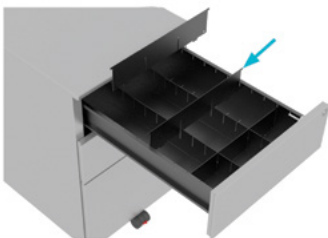

KITX-LDD/300/BLK €6

KITO X-Series Landscape Drawer Divider for 300mm Ped - Black