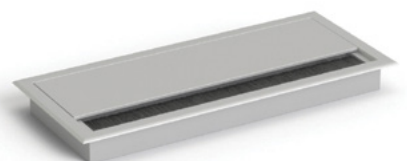

PM3/SL

€84

PM3 Flip Porthole 256 x 100 - Silver