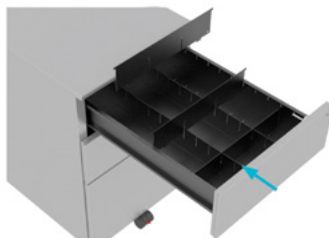

KITX-PDD/BLK €8

KITO X-Series Portrait Drawer Divider - Black