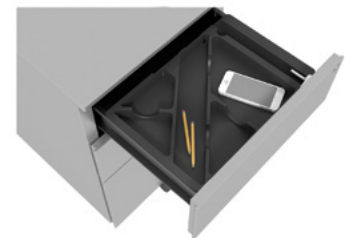

KITX-PENTRAY/ADJ €10

KITO X-Series Adjustable Width Pen Tray - Black

KITX-LDD/420/BLK €8

KITO X-Series Landscape Drawer Divider for 420mm Ped - Black

KITO STORAGE

How Many Files

Each bookcase full height level can hold 10 x A4 Lever-arch files.