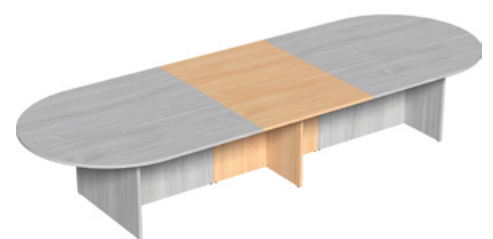

KIT-CD2412/BE/SLV €744

Oval Meeting Table Cylinder Base, 2400W x 1200D - Beech/Silver

KIT-P2412/BE €452

Oval Meeting Table Panel Base Single Piece - Size 2400W x 1200D Beech

KIT-P3014/BE €768

Oval Meeting Table Panel Base 3000W x 1400D - Beech