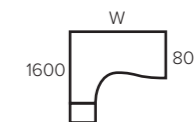

KOMO CRESCENT DESK - PEDESTAL
Beech Panel/Silver Leg with Pedestal

Code	Size	Price
K-RD1612L/BE/DHP/SLV	W 1600	€408