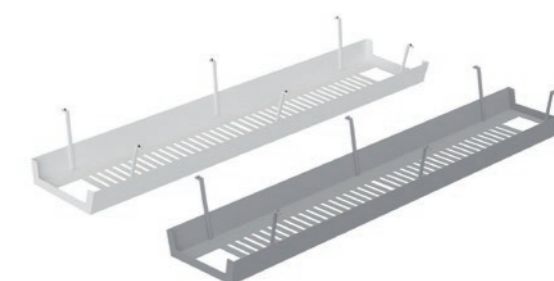

CABLE BASKET