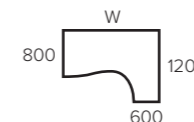

KOMO CRESCENT DESK
Beech Panel/Silver Leg with pole leg

Code	Size	Price
K-RD1612R/BE/SLV	W 1600	€292