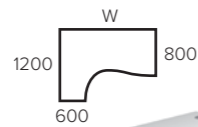

CRESCENT DESK
White Panel/Silver Leg

Code	Size	Price
A-CTRD1612L/WH/SLV	W 1600	€230