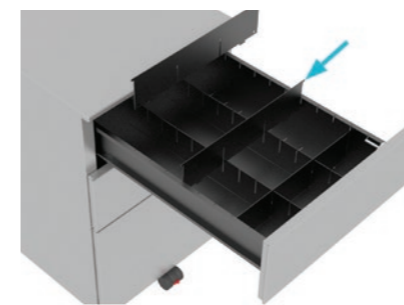

KITO X-SERIES LANDSCAPE
Drawer Divider Black

Code	Price
For 300mm Ped KITX-LDD/300/BLK	€6
For 420mm Ped - Black KITX-LDD/420/BLK	€8