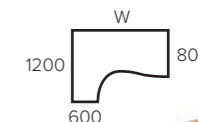

KOMO CRESCENT DESK
Beech Panel/Silver Leg with pole leg

Code	Size	Price
K-RD1612L/BE/SLV	W 1600	€292