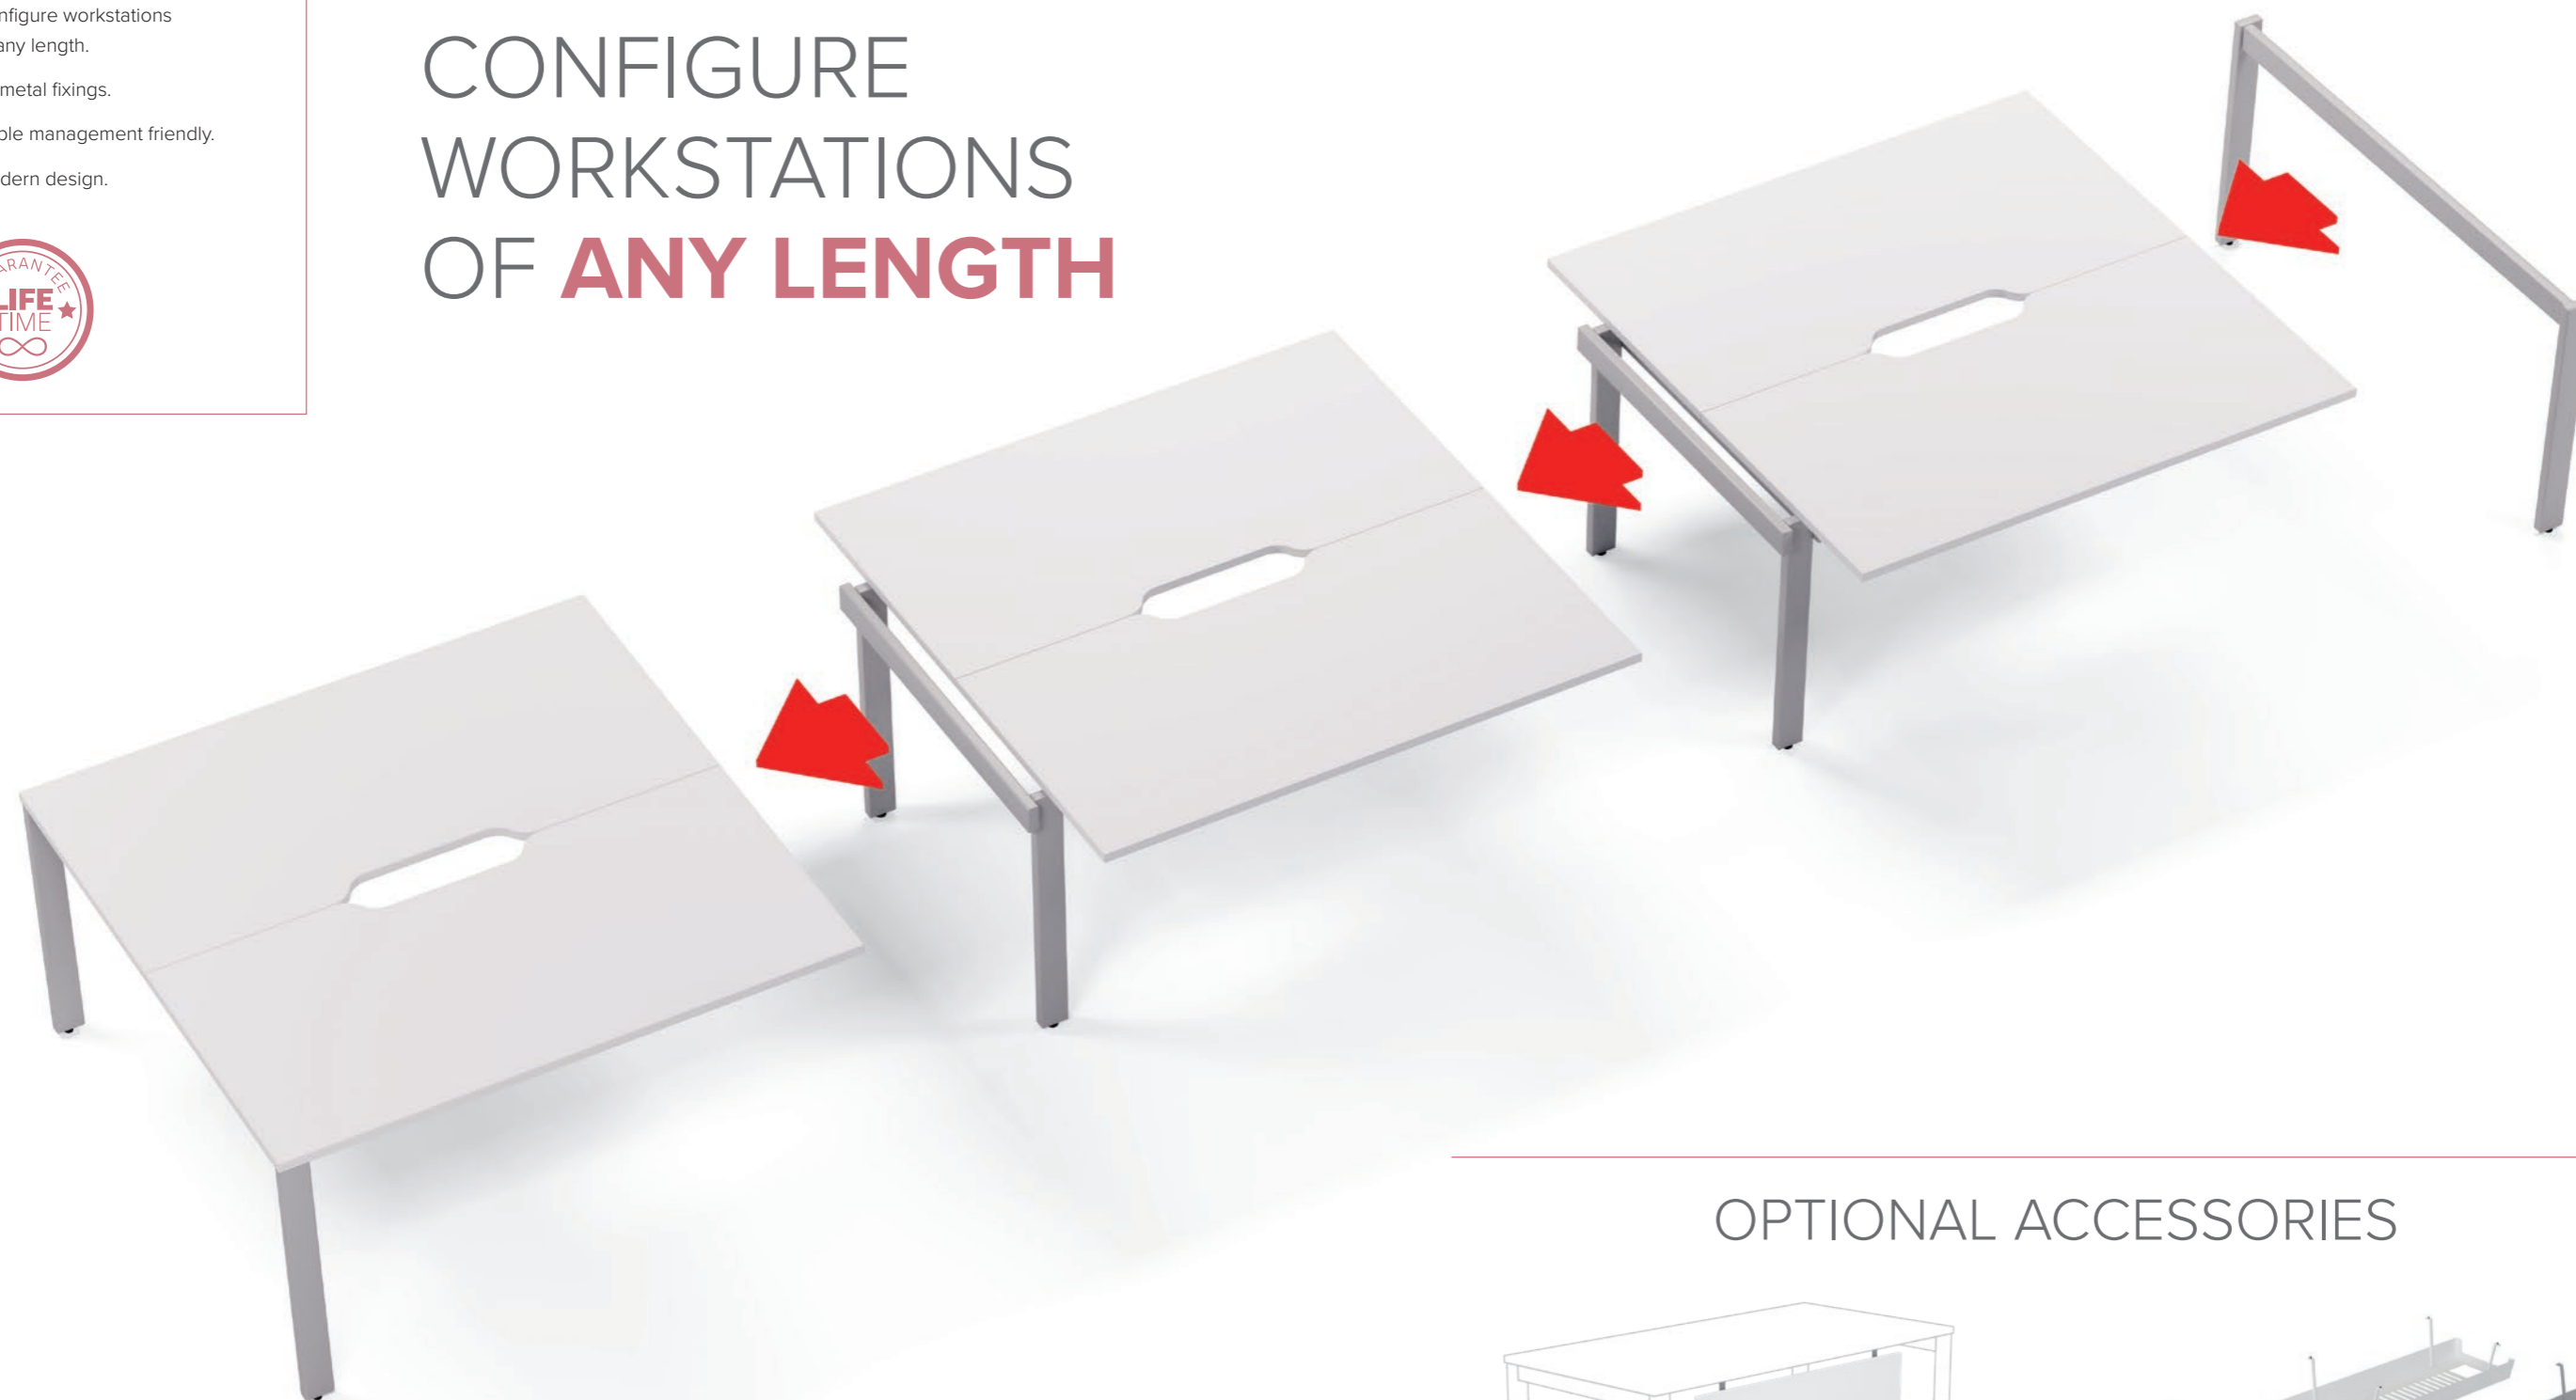

FEATURES

- Configure workstations of any length.
- All metal fixings.
- Cable management friendly.
- Modern design.

CONFIGURE WORKSTATIONS OF **ANY LENGTH**