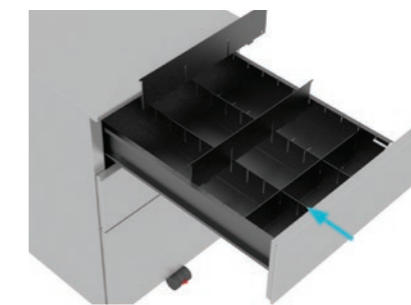

KITO X-SERIES PORTRAIT
Drawer Divider Black

Code	Price
KITX-PDD/BLK	€8