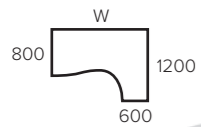

CRESCENT DESK
White Panel/Silver Leg

Code	Size	Price
A-CTRD1612R/WH/SLV	W 1600	€230