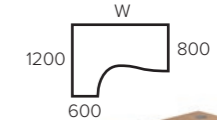

CRESCENT DESK
Beech Panel/Silver Leg

Code	Size	Price
A-CTRD1612L/BE/SLV	W 1600	€230
A-CTRD1812L/BE/SLV	W 1800	€250