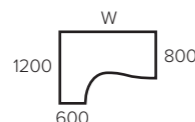

KOMO CRESCENT DESK
White Panel/Silver Leg with Pole Leg

Code	Size	Price
K-RD1612L/WH/SLV	W 1600	€292