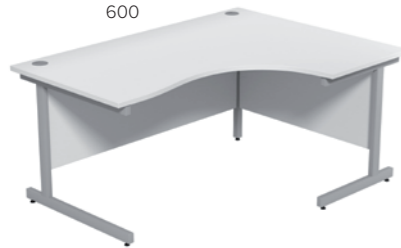

CRESCENT DESK
White Panel/Silver Leg

Code	Size	Price
A-CTRD1612R/WH/SLV	W 1600	€230