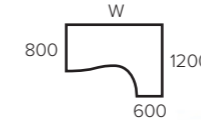

CRESCENT DESK
Beech Panel/Silver Leg

Code	Size	Price
A-CTRD1612R/BE/SLV	W 1600	€230
A-CTRD1812R/BE/SLV	W 1800	€250