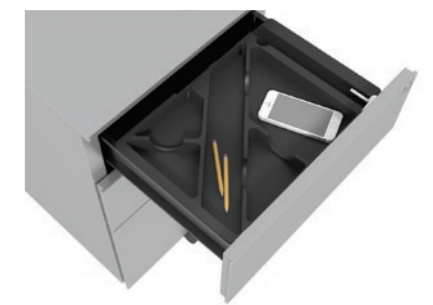

KITO X-SERIES ADJUSTABLE
Width Pen Tray

Code	Price
KITX-PENTRAY/ADJ	€10