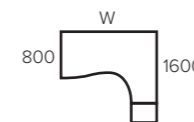

KOMO CRESCENT DESK - PEDESTAL
Beech Panel/Silver Leg with Pedestal

Code	Size	Price
K-RD1612R/BE/DHP/SLV	W 1600	€408