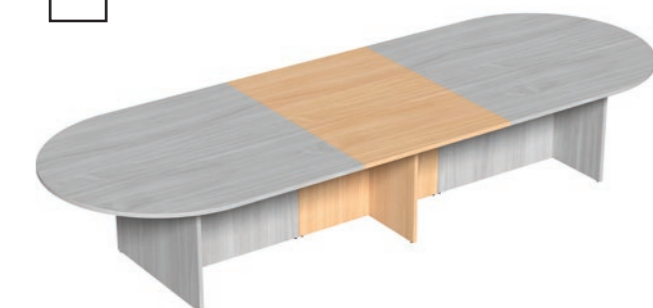

OVAL MEETING TABLE
Add on Section Beech

Code	Size	Price
KIT-ADD/P1014/BE	W 1000 x D 1400	€394