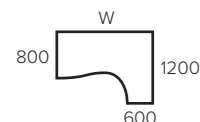

KOMO CRESCENT DESK
White Panel/Silver Leg with pole leg

Code	Size	Price
K-RD1612R/WH/SLV	W 1600	€292