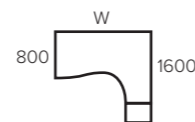

KOMO CRESCENT DESK - PEDESTAL
White Panel/Silver Leg with Pedestal

Code	Size	Price
K-RD1612R/WH/DHP/SLV	W 1600	€408