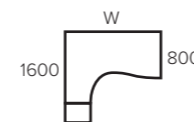

KOMO CRESCENT DESK - PEDESTAL
White Panel/Silver Leg with Pedestal

Code	Size	Price
K-RD1612L/WH/DHP/SLV	W 1600	€408