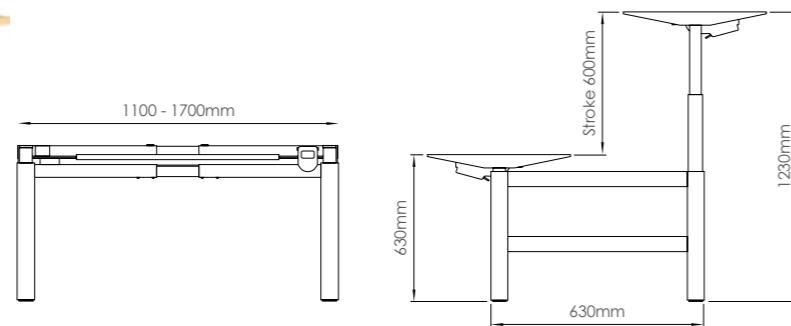

LEAP

taking health seriously

electric height
adjustable desking

designed by edit office

“standing just 15 min per hour provides great health benefits”

LEAP SINGLE

LEAP SINGLE

Leap Single is a stand alone electrically height adjustable desk. Our frame can be manually expanded to accommodate tops from 1200mm to 1800mm in width and electronically adjusted from 615 to 1275mm in height, all at the touch of a button.

LEAP BENCH

LEAP BENCH

Leap Bench features the same adjustability as the Leap Single desk but in a two person bench system. Each user can adjust their own desk height individually via the standard 2 button or optional memory master control unit.

LEAP TECHNICAL

LEAP/options

LEAP/single

Features: Height min. 615/max.1275mm, Stroke 660mm, Speed 39mm/s, Width min.1100/max.1700, Depth of feet 750mm, Dynamic capacity 80kg, Power 220-230V, Weight 30kg

Available in 2 depths of top, 700mm & 800mm plus 4 widths; 1200, 1400, 1600 & 1800mm.

LEAP/bench

Features: Height min. 630/max.1230mm, Stroke 600mm, Speed 45mm/s, Width min.1100/max.1700, Frame depth 800mm each side + 25mm security gap, Dynamic capacity 80kg, Power 240V, Weight 36kg

Available in 2 depths of top, 700mm & 800mm plus 4 widths; 1200, 1400, 1600 & 1800mm.