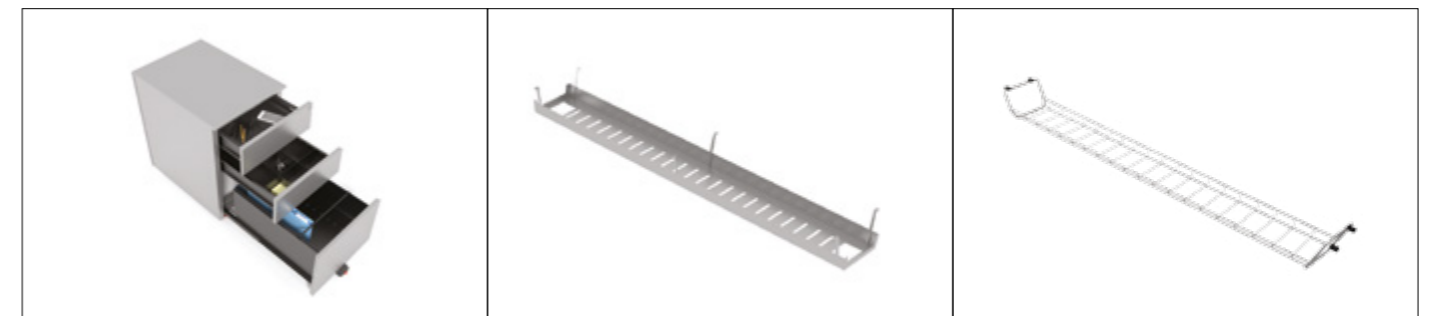

LEAP TECHNICAL

LEAP/options

LEAP/single

Features: Height min. 615/max.1275mm, Stroke 660mm, Speed 39mm/s, Width min.1100/max.1700, Depth of feet 750mm, Dynamic capacity 80kg, Power 220-230V, Weight 30kg

Available in 2 depths of top, 700mm & 800mm plus 4 widths; 1200, 1400, 1600 & 1800mm.

LEAP/bench

Features: Height min. 630/max.1230mm, Stroke 600mm, Speed 45mm/s, Width min.1100/max.1700, Frame depth 800mm each side + 25mm security gap, Dynamic capacity 80kg, Power 240V, Weight 36kg

Available in 2 depths of top, 700mm & 800mm plus 4 widths; 1200, 1400, 1600 & 1800mm.

Standard Up/Down Adjustment

Optional Memory Master

Cable Chain

Under Top Cable Strain Relief

Cable Spine Magnet

Steel Pedestal

Heavy Duty Cable Basket

Wire Cable Basket