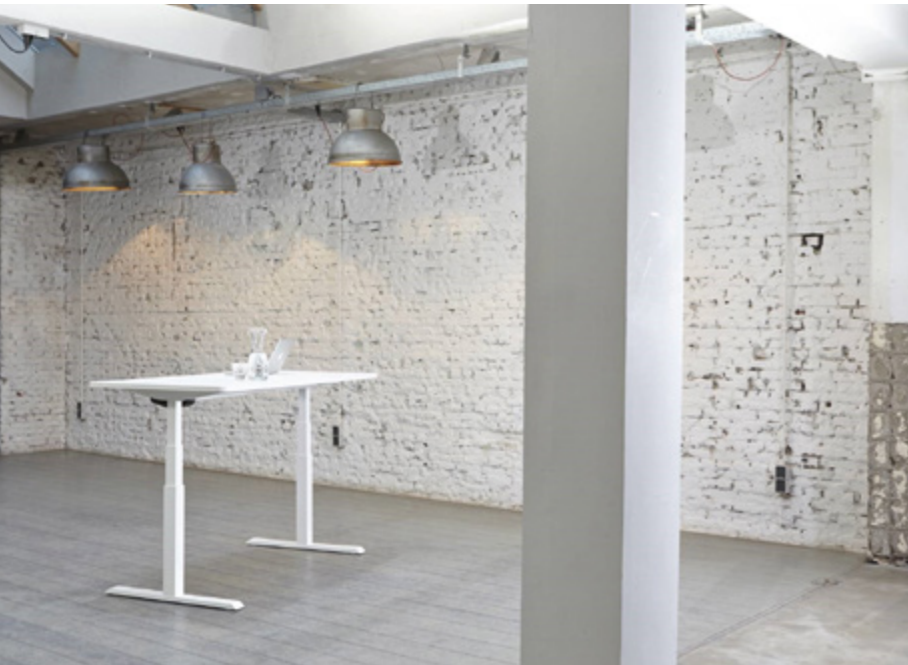

LEAP

taking health seriously

electric height
adjustable desking

designed by edit office

“standing just 15 min per hour provides great health benefits”

LEAP SINGLE

LEAP SINGLE

Leap Single is a stand alone electrically height adjustable desk. Our frame can be manually expanded to accommodate tops from 1200mm to 1800mm in width and electronically adjusted from 615 to 1275mm in height, all at the touch of a button.

LEAP BENCH

LEAP BENCH

Leap Bench features the same adjustability as the Leap Single desk but in a two person bench system. Each user can adjust their own desk height individually via the standard 2 button or optional memory master control unit.

LEAP TECHNICAL

LEAP/options

LEAP/single

Features: Height min. 615/max.1275mm, Stroke 660mm, Speed 39mm/s, Width min.1100/max.1700, Depth of feet 750mm, Dynamic capacity 80kg, Power 220-230V, Weight 30kg

Available in 2 depths of top, 700mm & 800mm plus 4 widths; 1200, 1400, 1600 & 1800mm.

LEAP/bench

Features: Height min. 630/max.1230mm, Stroke 600mm, Speed 45mm/s, Width min.1100/max.1700, Frame depth 800mm each side + 25mm security gap, Dynamic capacity 80kg, Power 240V, Weight 36kg

Available in 2 depths of top, 700mm & 800mm plus 4 widths; 1200, 1400, 1600 & 1800mm.