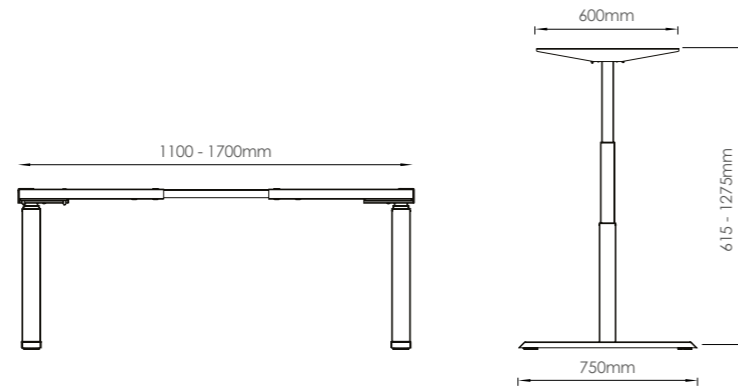

LEAP

taking health seriously

electric height
adjustable desking

designed by edit office

“standing just 15 min per hour provides great health benefits”

LEAP SINGLE

LEAP SINGLE

Leap Single is a stand alone electrically height adjustable desk. Our frame can be manually expanded to accommodate tops from 1200mm to 1800mm in width and electronically adjusted from 615 to 1275mm in height, all at the touch of a button.

LEAP BENCH

LEAP BENCH

Leap Bench features the same adjustability as the Leap Single desk but in a two person bench system. Each user can adjust their own desk height individually via the standard 2 button or optional memory master control unit.

LEAP TECHNICAL

LEAP/options

LEAP/single

Features: Height min. 615/max.1275mm, Stroke 660mm, Speed 39mm/s, Width min.1100/max.1700, Depth of feet 750mm, Dynamic capacity 80kg, Power 220-230V, Weight 30kg

Available in 2 depths of top, 700mm & 800mm plus 4 widths; 1200, 1400, 1600 & 1800mm.

LEAP/bench

Features: Height min. 630/max.1230mm, Stroke 600mm, Speed 45mm/s, Width min.1100/max.1700, Frame depth 800mm each side + 25mm security gap, Dynamic capacity 80kg, Power 240V, Weight 36kg

Available in 2 depths of top, 700mm & 800mm plus 4 widths; 1200, 1400, 1600 & 1800mm.